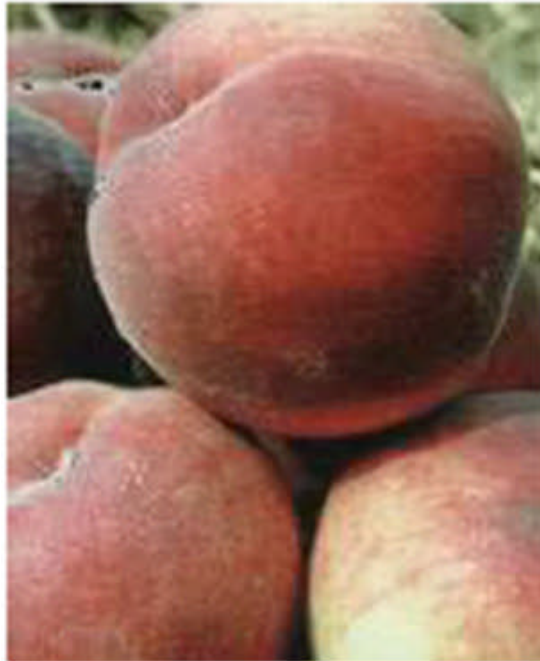

Riviera® Opaline™ Monpale cv.

(A Starfruits White PEACH Variety)
(Exclusive to ANFIC)

- FRUIT:** Good size, very firm with a round shape.
- SKIN:** Smooth skin, with a pink-red to dark bright red colour on creamy ground.
- FLESH:** Standard white flesh. Sweet taste.
- MATURITY:** One week after Benedicte (mid February).
- COMMENTS:** Tree is very vigorous, semi-upright.