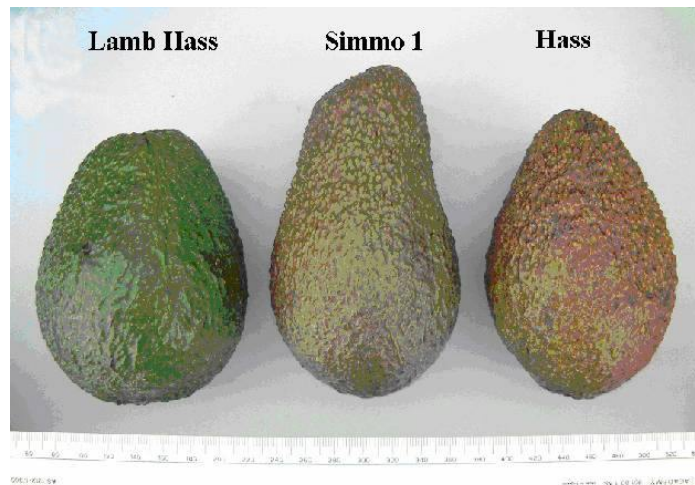

# *SIMMO 1 HASS AVOCADO* $\Phi$

(Exclusive to ANFIC)

- ORIGIN:** Childers, Queensland.
- MATURITY:** Same as for Hass.
- FRUIT SIZE:** Medium 215-170 grams (between Hass and Lamb Hass size).
- FRUIT SHAPE:** Longer fruit than Hass.
- FRUIT SKIN:** Attractive dark purple/glossy black, thick and medium to rough.
- FRUIT SEED:** Small.
- FRUIT TASTE:** Excellent – equal to Hass.
- FLOWER TYPE:** 'A'
- TREE GROWTH:** Moderate spreading growth habit like Hass. Foliage density and colour like Hass. Fruit stalk length like Hass..
- YIELD:** Heavy, early bearing, like Hass.