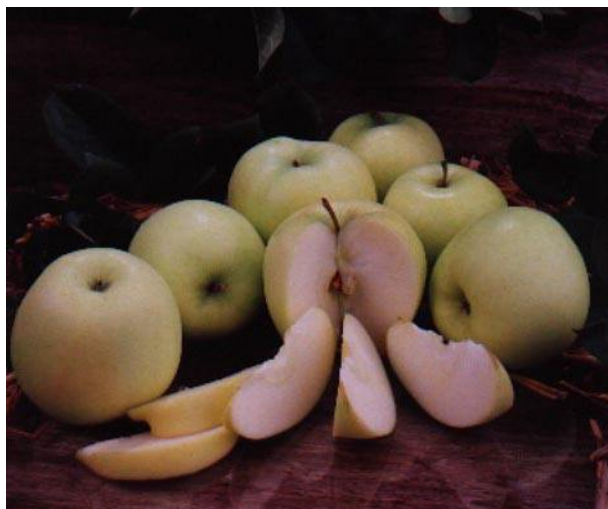

EARLI GOLD

(A very early Golden Delicious type **APPLE**)

(Exclusive to ANFIC)

FRUIT: Large conical round shape.

SKIN: Smooth, clean, greenish yellow.

FLESH: Creamy coloured, crisp with a spicy tangy flavour.

MATURITY: Early February.

POLLINATORS: Presumed self fertile.

COMMENTS: Very early bearing tree and a good cropper, easily trained tree.

Australian Nurserymen's Fruit Improvement Co. Ltd

Unit 8/82-86 George Street