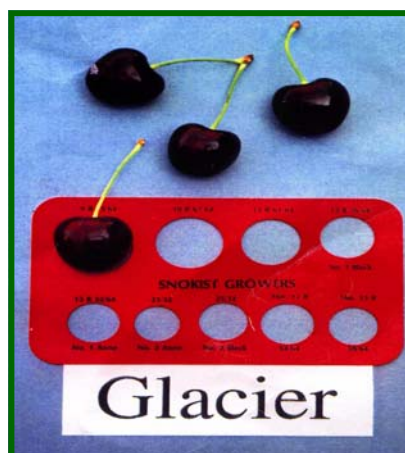

GLACIER™

(PC 7144-7)
(A CHERRY Variety)

- FRUIT:** Heart shaped, large – 15-16g and 33mm not uncommon.
- SKIN:** Mahogany in colour.
- FLESH:** Slightly soft.
- MATURITY:** 1 – 3 days ahead of Bing.
- POLLINATORS:** Self fertile – late bloomer.
- COMMENTS:** Similar in appearance to Bing.
Cracking similar to Bing.
Not an ideal shipper – suit local market only.
May respond to G.A.
Good Flavour.