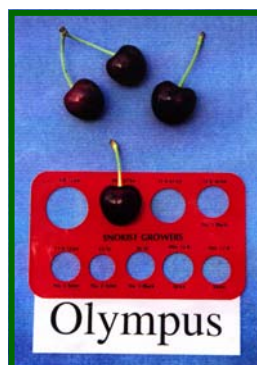

OLYMPUS™

(PC 6659-2)
(A CHERRY Variety)

FRUIT: Large, heart shaped, similar to Bing.

SKIN: Bright dark red in colour, glossy.

FLESH: Firmer than Lambert, and medium red, low acid.

MATURITY: 4 – 6 days after Bing.
Just ahead of Lapins, about Lambert time.

POLLINATORS: Bing, Lambert, Sam. Blooms late.

COMMENTS: Long stems.
Vigorous spreading shape tree.
May crack slightly at the apex.
May be not as good as Lapins.

Australian Nurserymen's Fruit Improvement Co. Ltd