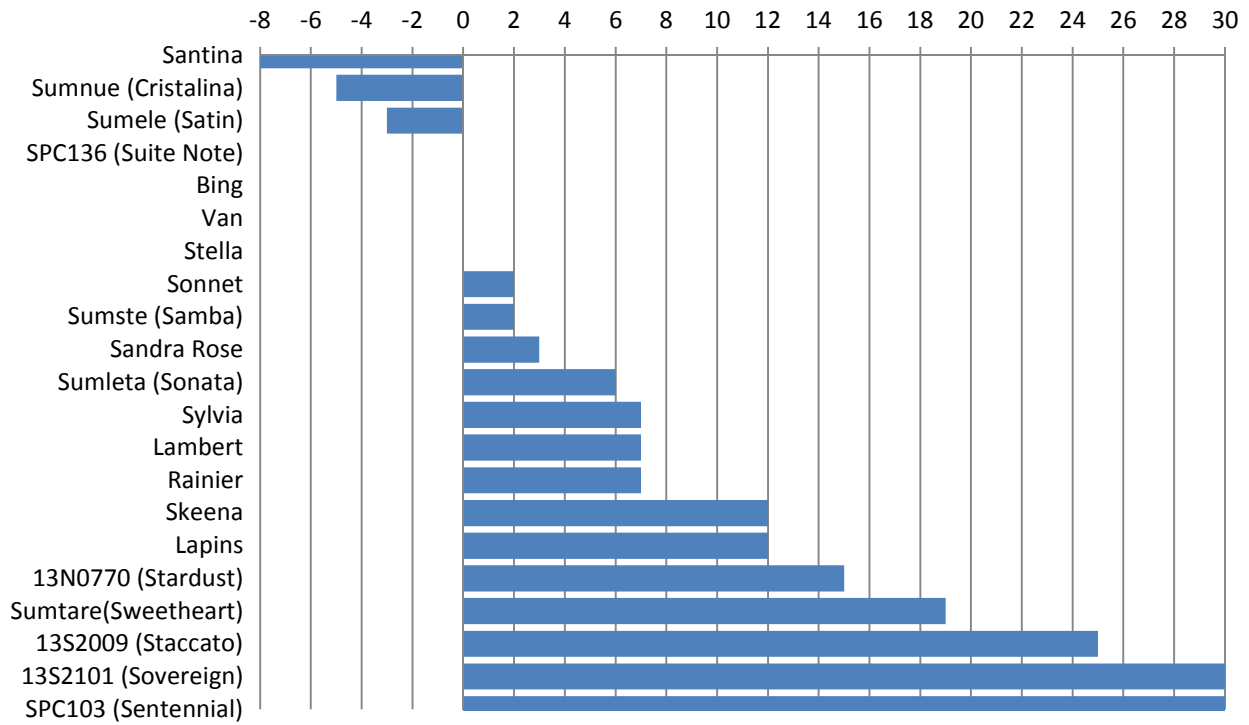

Maturity Chart of Summerland Sweet Cherry Cultivars

Sweet Cherry Harvest days before and after Bing/Van = 0 days.

Based on observations made at PARC Summerland, local area timing may vary.